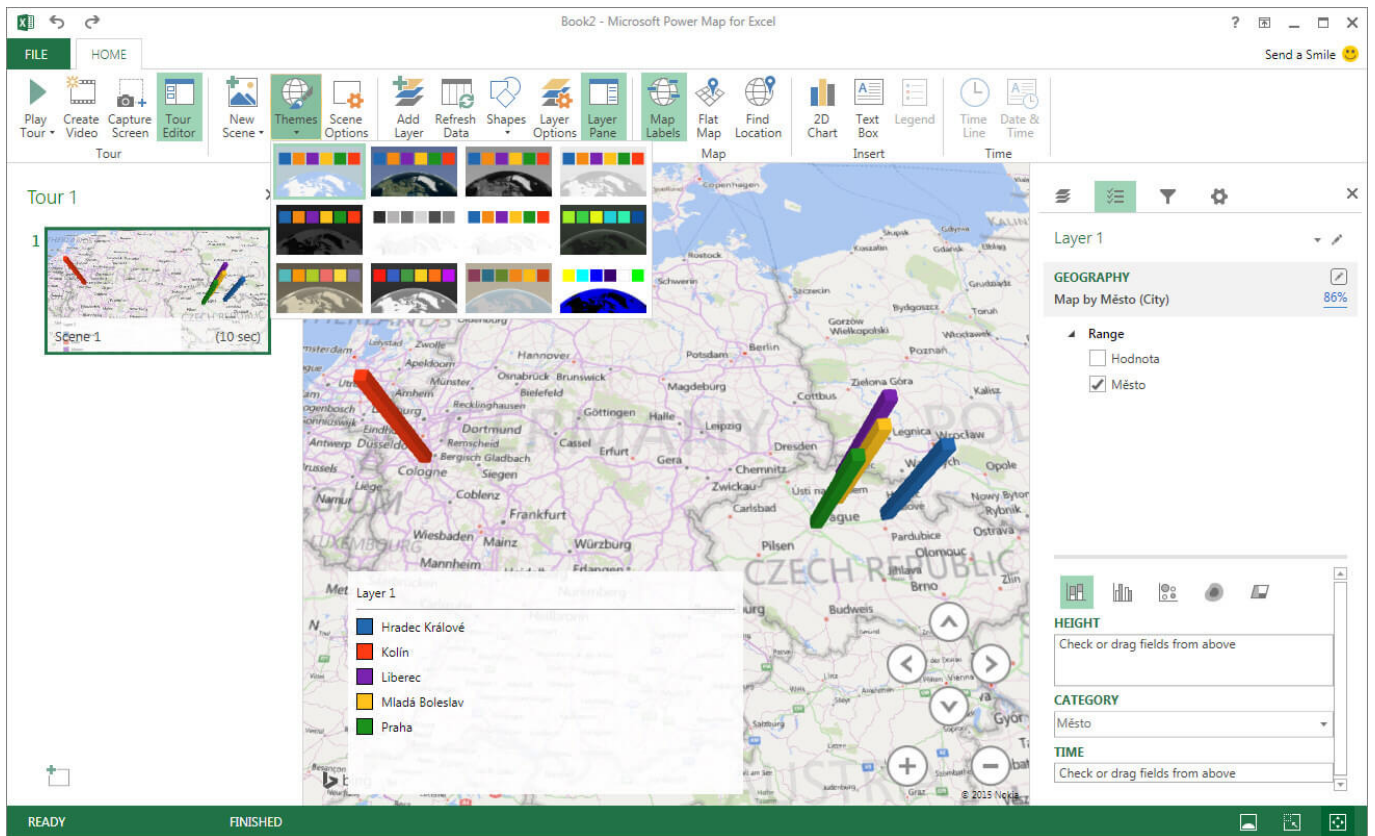

Excel 16 – úvodní okno

Excel 16 – barevná témata (bílá, světle šedá, tmavě čedá a černá)

Excel 16 - Pás karet

Excel 16 - okno

Excel 16 - okno

The screenshot displays the Microsoft Excel 2016 interface. The ribbon includes FILE, HOME, INSERT, PAGE LAYOUT, FORMULAS, DATA, REVIEW, VIEW, POWER QUERY, DEVELOPER, POWERPIVOT, DESIGN, and FORMAT. A notification bar at the top states: "PRODUCT NOTICE Excel Preview hasn't been activated. To keep using Excel Preview without interruption, activate before 9. února 2015. Activate".

The main workspace shows a spreadsheet with the following data:

Město	Hodnota
Liberec	100
Praha	200
Hradec Králové	300
Kolín	400
Mladá Boleslav	500

A bar chart titled "Hodnota" is embedded in the spreadsheet, showing the values for each city. The 'VALUES' task pane is open on the right, showing the following settings:

- Series: (Select All), Hodnota
- Categories: (Select All), Liberec, Praha, Hradec Králové, Kolín, Mladá Boleslav

The status bar at the bottom shows "READY", "Sheet1", and "100 %".

Excel 16 - okno

Excel 16 - okno

Excel 16 - Power Map (Kolín bez specifikace země odkazuje do Německa)

Excel 16 - vyhledávací pole „Tell me what you want to do“

Excel 16 – Backstage View

Excel 16 – Backstage View

Excel 16 – Backstage View