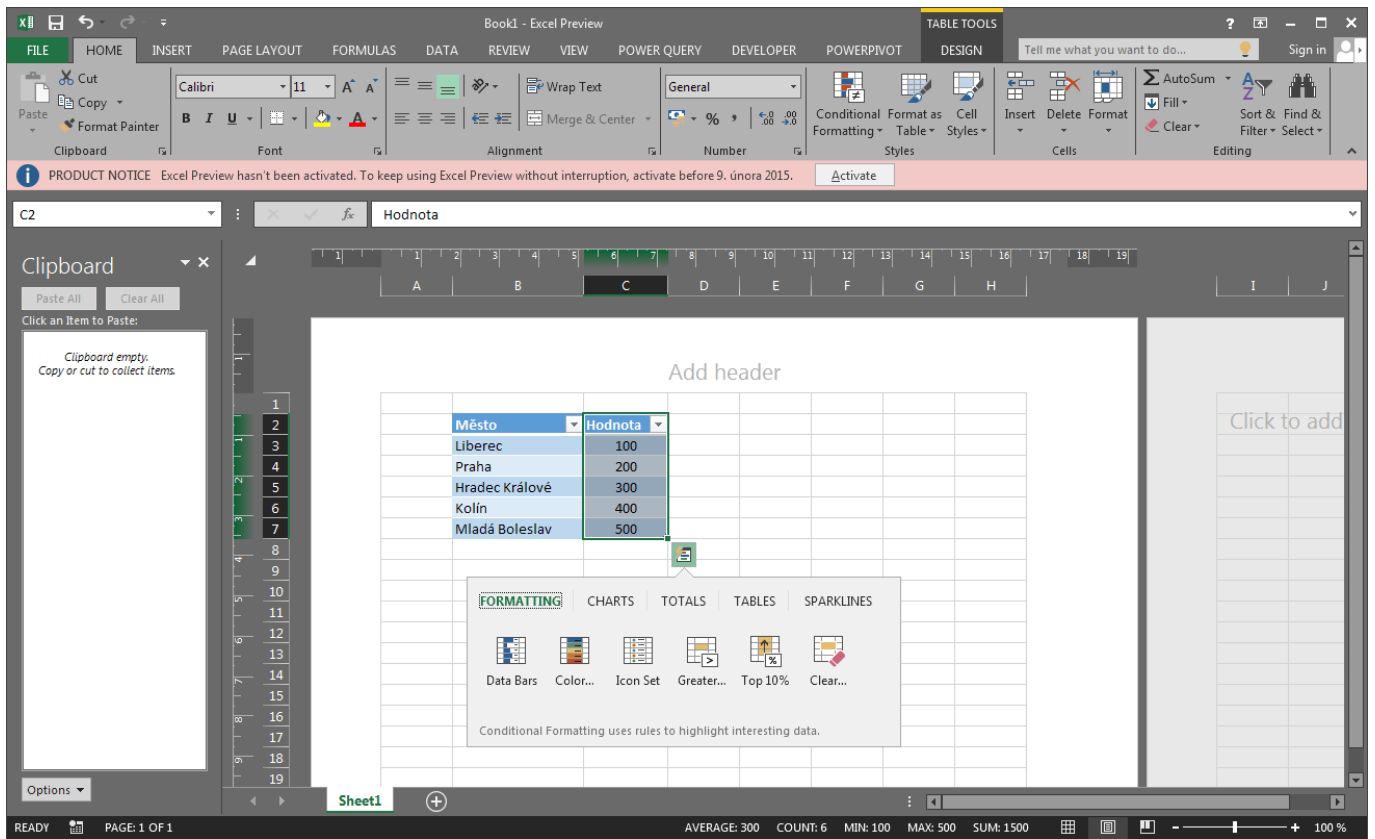

Excel 16 – úvodní okno

Excel 16 – barevná témata (bílá, světle šedá, tmavě čedá a černá)

Excel 16 - Pás karet

Excel 16 - okno

Excel 16 - okno

The screenshot displays the Microsoft Excel 2016 interface. The ribbon includes FILE, HOME, INSERT, PAGE LAYOUT, FORMULAS, DATA, REVIEW, VIEW, POWER QUERY, DEVELOPER, POWERPIVOT, DESIGN, and FORMAT. A notification bar at the top states: "PRODUCT NOTICE Excel Preview hasn't been activated. To keep using Excel Preview without interruption, activate before 9. února 2015. Activate".

The main workspace shows a spreadsheet with the following data:

Město	Hodnota
Liberec	100
Praha	200
Hradec Králové	300
Kolín	400
Mladá Boleslav	500

A bar chart titled "Hodnota" is embedded in the spreadsheet, showing the values for each city. The 'VALUES' task pane is open on the right, showing the following settings:

- Series: (Select All), Hodnota
- Categories: (Select All), Liberec, Praha, Hradec Králové, Kolín, Mladá Boleslav

The status bar at the bottom shows "READY", "Sheet1", and "100 %".

Excel 16 - okno

Excel 16 - okno