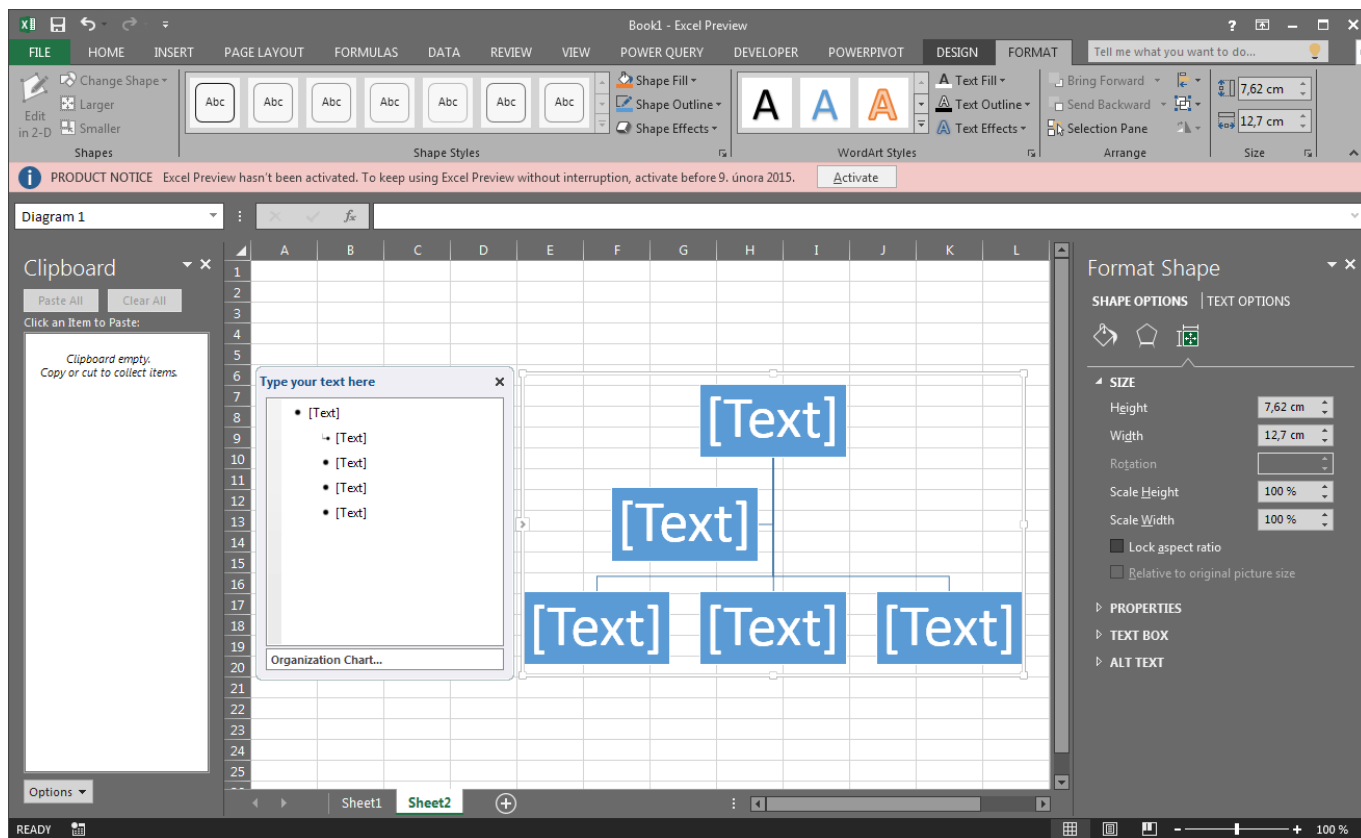

Excel 16 – úvodní okno

Excel 16 – barevná témata (bílá, světle šedá, tmavě čedá a černá)

Excel 16 - Pás karet

Excel 16 - okno

Excel 16 - okno

The screenshot displays the Microsoft Excel 2016 interface. The ribbon includes FILE, HOME, INSERT, PAGE LAYOUT, FORMULAS, DATA, REVIEW, VIEW, POWER QUERY, DEVELOPER, POWERPIVOT, DESIGN, and FORMAT. A notification bar at the top states: "PRODUCT NOTICE Excel Preview hasn't been activated. To keep using Excel Preview without interruption, activate before 9. února 2015. Activate".

The main workspace shows a spreadsheet with the following data:

Město	Hodnota
Liberec	100
Praha	200
Hradec Králové	300
Kolín	400
Mladá Boleslav	500

A bar chart titled "Hodnota" is embedded in the spreadsheet, showing the values for each city. The 'VALUES' task pane is open on the right, showing the following settings:

- Series: (Select All), Hodnota
- Categories: (Select All), Liberec, Praha, Hradec Králové, Kolín, Mladá Boleslav

The status bar at the bottom shows "READY", "Sheet1", and "100 %".

Excel 16 - okno

Excel 16 - okno

Excel 16 - Power Map (Kolín bez specifikace země odkazuje do Německa)

Excel 16 - vyhledávací pole „Tell me what you want to do“

Excel 16 – Backstage View

Excel 16 – Backstage View

Excel 16 – Backstage View