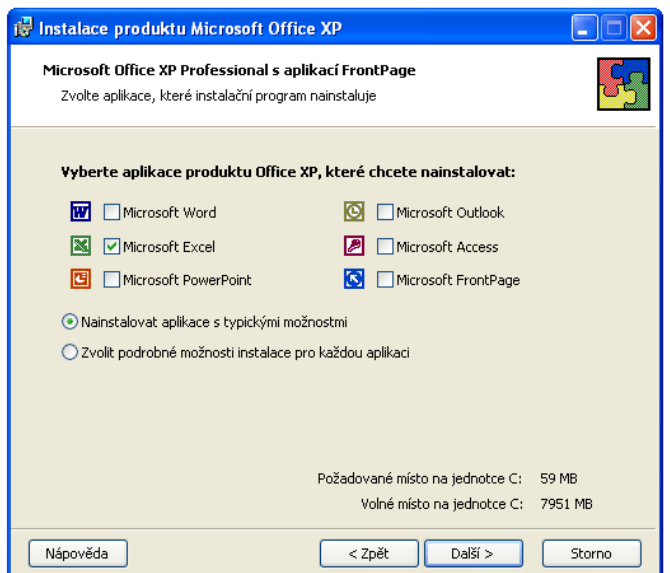

## Excel 4 - instalátor

Excel 5 - instalátor

Office 97 - instalátor

Office 2000 – instalátor

Office XP – instalátor

Office 2003 – instalátor

Office 2007 – instalátor

Office 2010 – instalátor

Za chvíli to bude hotové.

The screenshot shows a white window with a close button in the top right corner. The Office logo is prominently displayed. Below it, a message asks the user to stay online. A progress bar is shown below the text, and a message indicates that the process will be complete shortly.