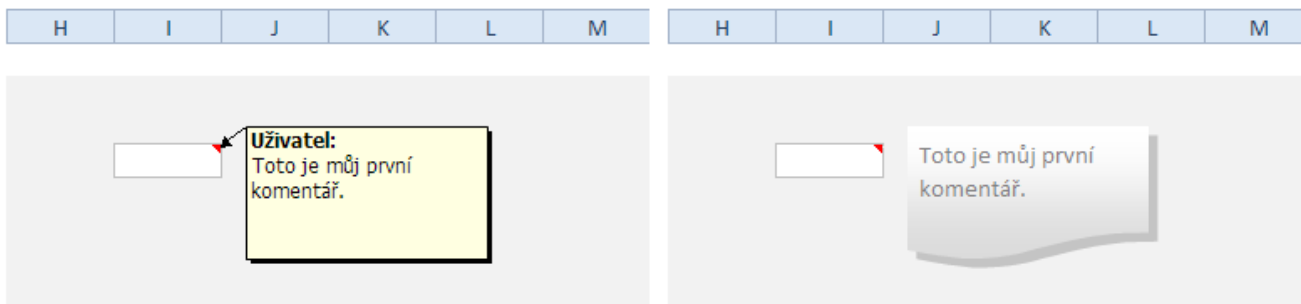

Štábní kultura pro komentáře