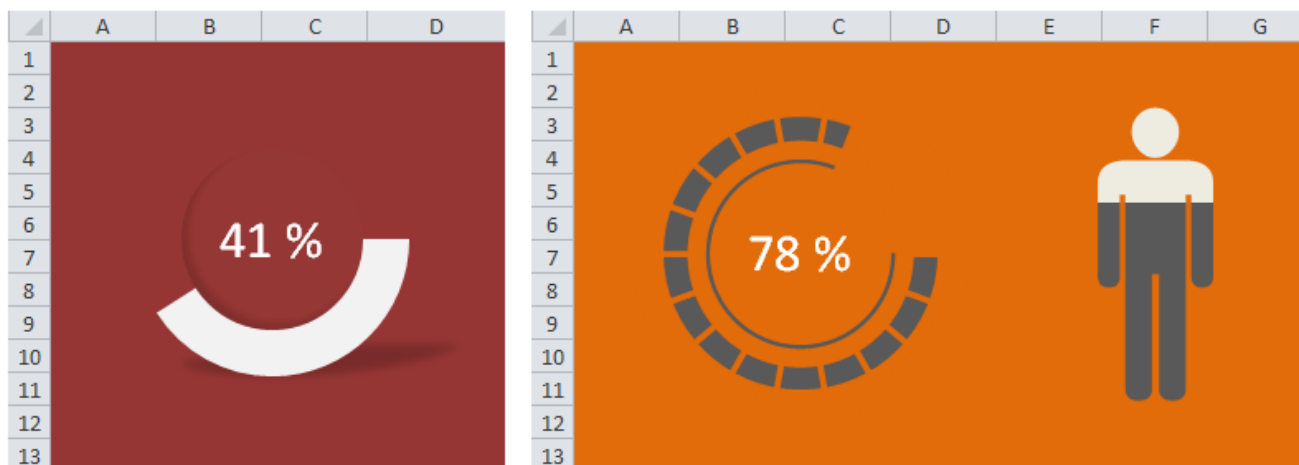

Infografika podporovaná VBA