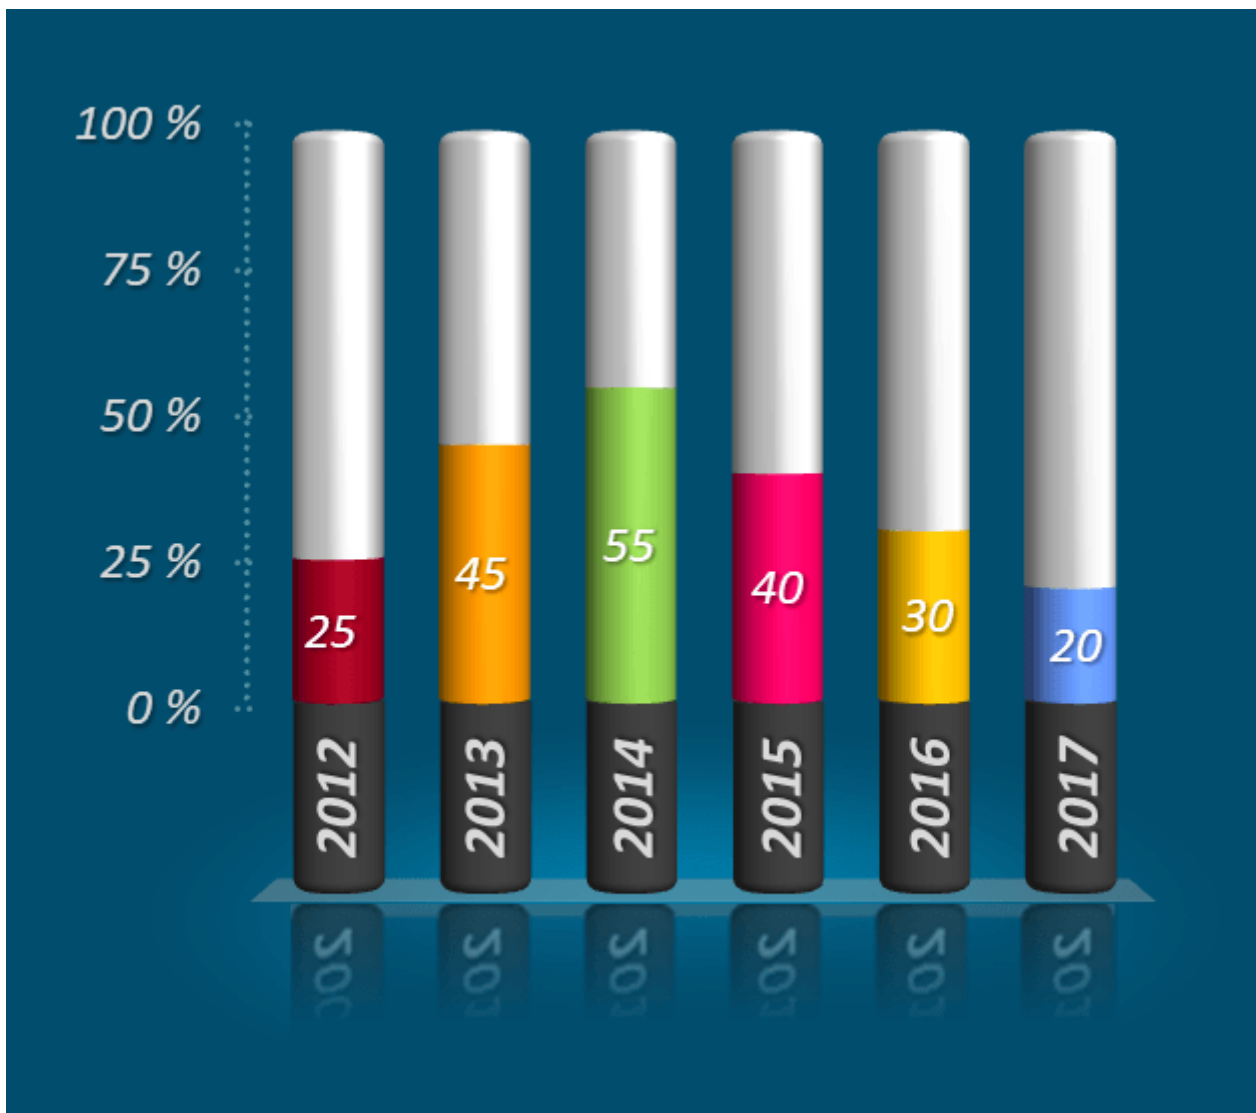

Štábní kultura pro tabulky – funkční design

Excel spreadsheet showing three tables with a 'Nový rámeček' (New frame) header. Each table contains five rows of 'Položka' (Item) and values of 10. The tables are styled with different colors and orientations:

- Table 1 (Rows 4-9):** Standard orientation, olive green background. Cell B6 is highlighted in yellow.
- Table 2 (Rows 15-20):** Standard orientation, olive green background. Cell C17 is highlighted in red.
- Table 3 (Rows 27-32):** Standard orientation, dark red background. Cell B28 is highlighted in red.

A fourth table is shown tilted at an angle, with a yellow highlight on cell B6. A reflection of this tilted table is visible below it.

Přehnané? Ano, ale jde to.

Stupnice - tohle není obrázek...

Nehraji na 3D grafy, ale když je chtějí...